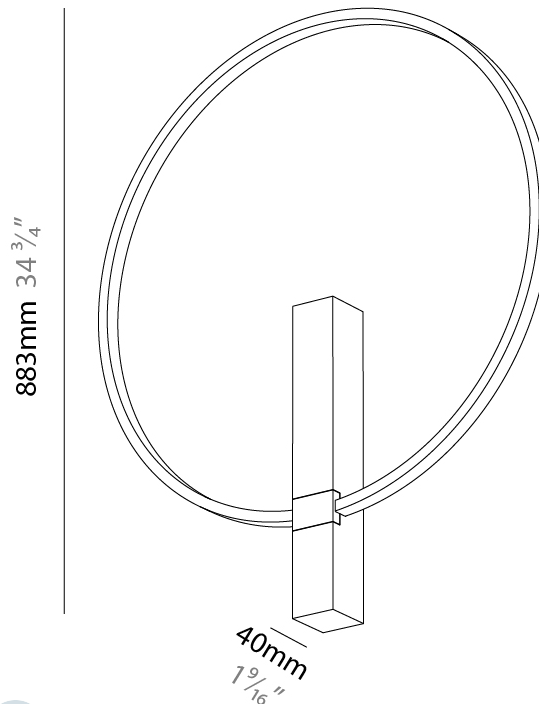

GENERAL

Series: Just Black Halo
 Partner: Prolicht
 Division: Architectural
 Installation: Surface
 Product Type: Wall Surface
 Mounting Location: Wall
 Light Distribution: Indirect

PHYSICAL

Shape: Round
 Diameter (mm): 608
 Diameter (in): 23 ¹⁵/₁₆
 Width (mm): 40
 Width (in): 19/16
 Height (mm): 686
 Height (in): 27
 Diffuser: PMMA - Opal
 Fixture Finish: BLK
 Fixture Material: Aluminum

GENERAL

Series: Just Black Halo
 Partner: Prolicht
 Division: Architectural
 Installation: Surface
 Product Type: Wall Surface
 Mounting Location: Wall
 Light Distribution: Indirect

PHYSICAL

Shape: Round
 Diameter (mm): 808
 Diameter (in): 31 ¹³/₁₆
 Width (mm): 40
 Width (in): 19/16
 Height (mm): 883
 Height (in): 34 ³/₄
 Diffuser: PMMA - Opal
 Fixture Finish: BLK
 Fixture Material: Aluminum

PROJECT _____
 TYPE _____
 SPECIFIER _____
 QUANTITY _____
 DATE _____

Ø808mm 31 ¹³/₁₆ "

JUST BLACK HALO SURFACE

A33383-

PROJECT	_____
TYPE	_____
SPECIFIER	_____
QUANTITY	_____
DATE	_____

A

PROJECT

TYPE