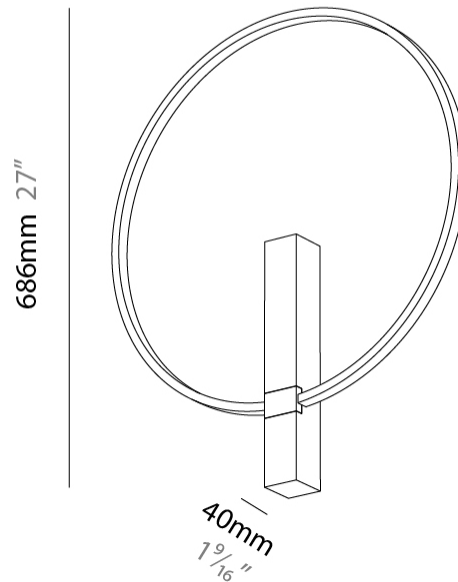

GENERAL

Series: Just Black Halo
 Partner: Prolicht
 Division: Architectural
 Installation: Surface
 Product Type: Wall Surface
 Mounting Location: Wall
 Light Distribution: Indirect

PHYSICAL

Shape: Round
 Diameter (mm): 608
 Diameter (in): 23 ¹⁵/₁₆
 Width (mm): 40
 Width (in): 19/16
 Height (mm): 686
 Height (in): 27
 Diffuser: PMMA - Opal
 Fixture Finish: BLK
 Fixture Material: Aluminum

PROJECT _____
 TYPE _____
 SPECIFIER _____
 QUANTITY _____
 DATE _____

Ø608mm 23 ¹⁵/₁₆ "

JUST BLACK HALO SURFACE

A33382-

PROJECT _____

TYPE _____

SPECIFIER _____

QUANTITY _____

GENERAL

Series: Just Black Halo
 Partner: Prolicht
 Division: Architectural
 Installation: Surface
 Product Type: Wall Surface
 Mounting Location: Wall
 Light Distribution: Indirect

PHYSICAL

Shape: Round
 Diameter (mm): 808
 Diameter (in): 31 ¹³/₁₆
 Width (mm): 40
 Width (in): 19/16
 Height (mm): 883
 Height (in): 34 ³/₄
 Diffuser: PMMA - Opal
 Fixture Finish: BLK
 Fixture Material: Aluminum

PROJECT _____
 TYPE _____
 SPECIFIER _____
 QUANTITY _____
 DATE _____

Ø808mm 31 ¹³/₁₆ "

JUST BLACK HALO SURFACE

A33383-

PROJECT	_____
TYPE	_____
SPECIFIER	_____
QUANTITY	_____
DATE	_____

A

PROJECT

TYPE